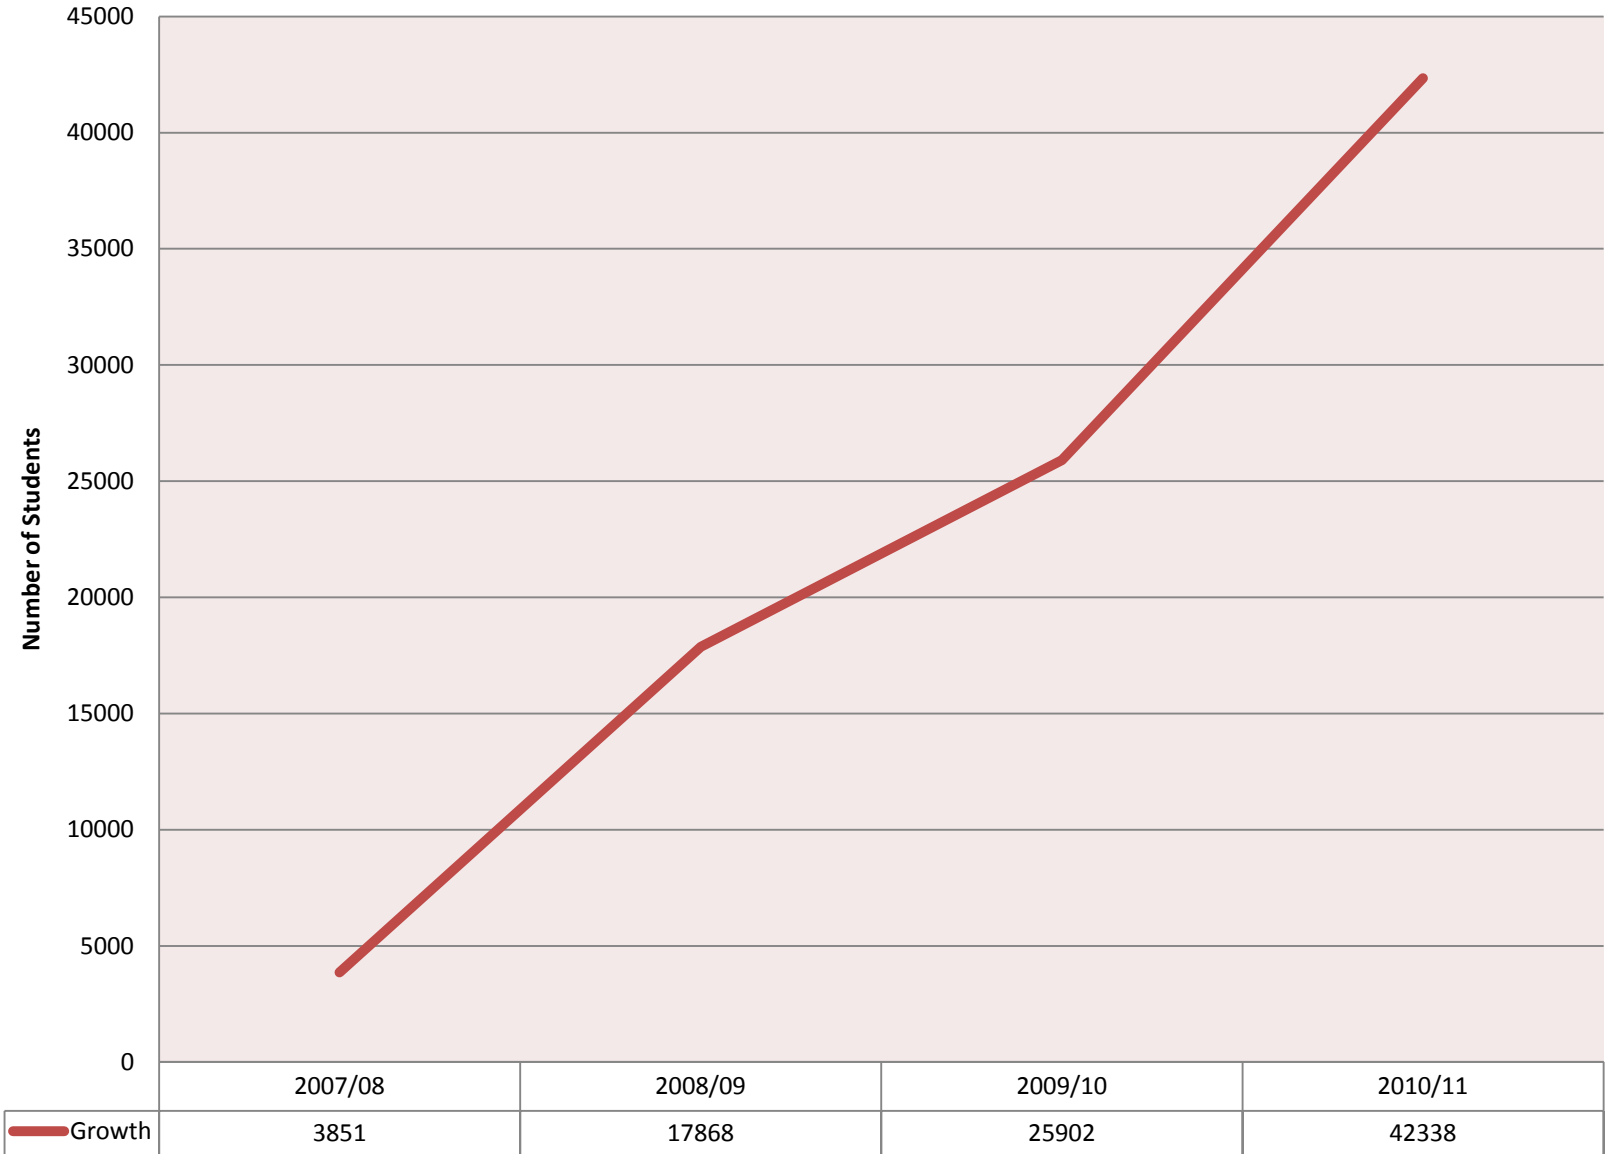

Playground to Fairway - BC School Golf Program

Playground to Fairway - BC School Golf Program